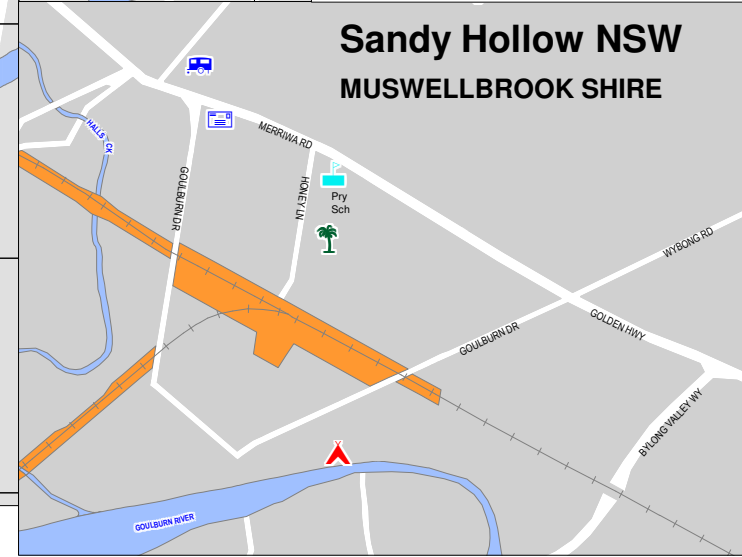

Merriwa 46km

©Copyright 2002 - Muswellbrook Shire Council.
Department of Lands NSW.
Printed: January 2009

Index:

Almond St	D2
Babbington St	D6
Bell St, Dmn	B3
Bray St	D2
Bright St	D6
Crinoline St	E3, F4
Fern Cl	E2
Fontana Wy	E2
Goulburn Dr	Sandy Hollow
Grey Gum Rd	D2
Grimes Cl	D5
Honey Ln	Sandy Hollow
Hunter Ln	D5
Hunter St, Dmn	D5
Hyde St	E5
Isobel St	D4, E4
Jerdan St	F4, G4
Kenilworth St	E2
Macauley St	D5, E5
Martindale St	E2
Merino St	FE5
Merriwa Rd	Sandy Hollow
Merton St	E3
Ogilvie St	E4, F4
Palace St	E3 - E6
Paxton St	E3 - E5
Rosemount Rd	D5, B4
South St	D6
Surveyor Gen Dr	C5
Turner St	D2, E2
Turtle St	D4, E4
Virginia St	D3 - D6

Sandy Hollow NSW

MUSWELLBROOK SHIRE